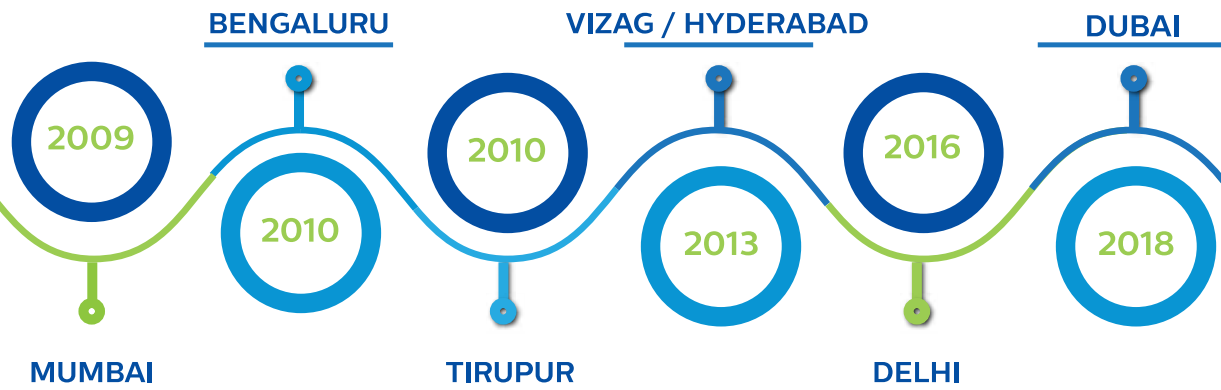

OUR TOUCHPOINTS