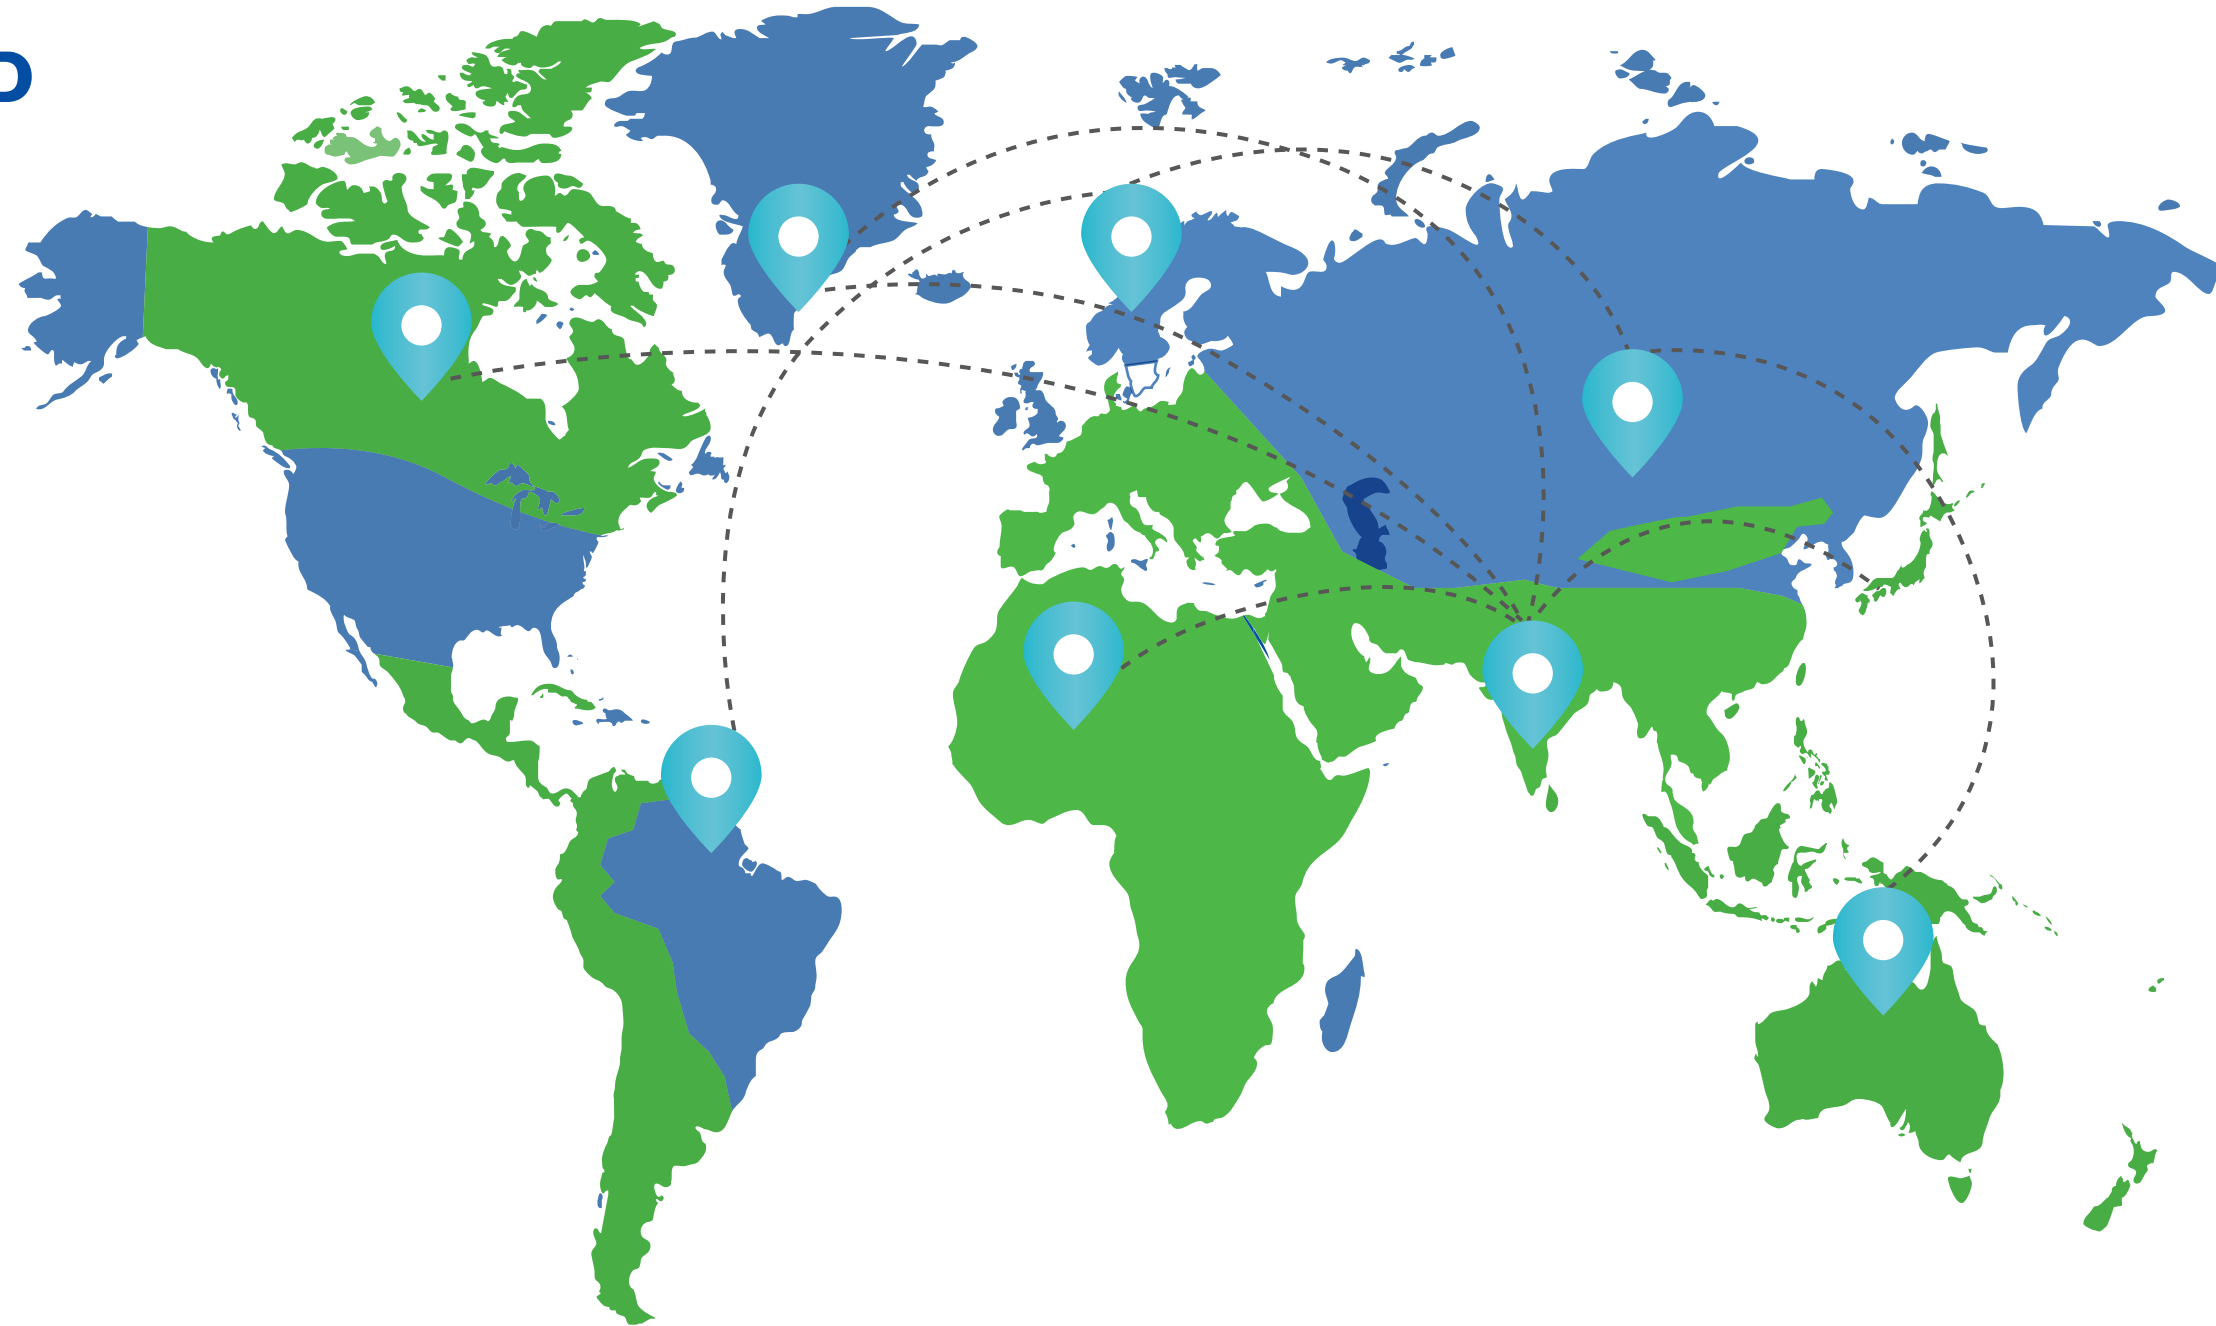

WE ARE
CONNECTED

105 COUNTRIES . INDIAN ORIGIN . GLOBAL DESTINATIONS.