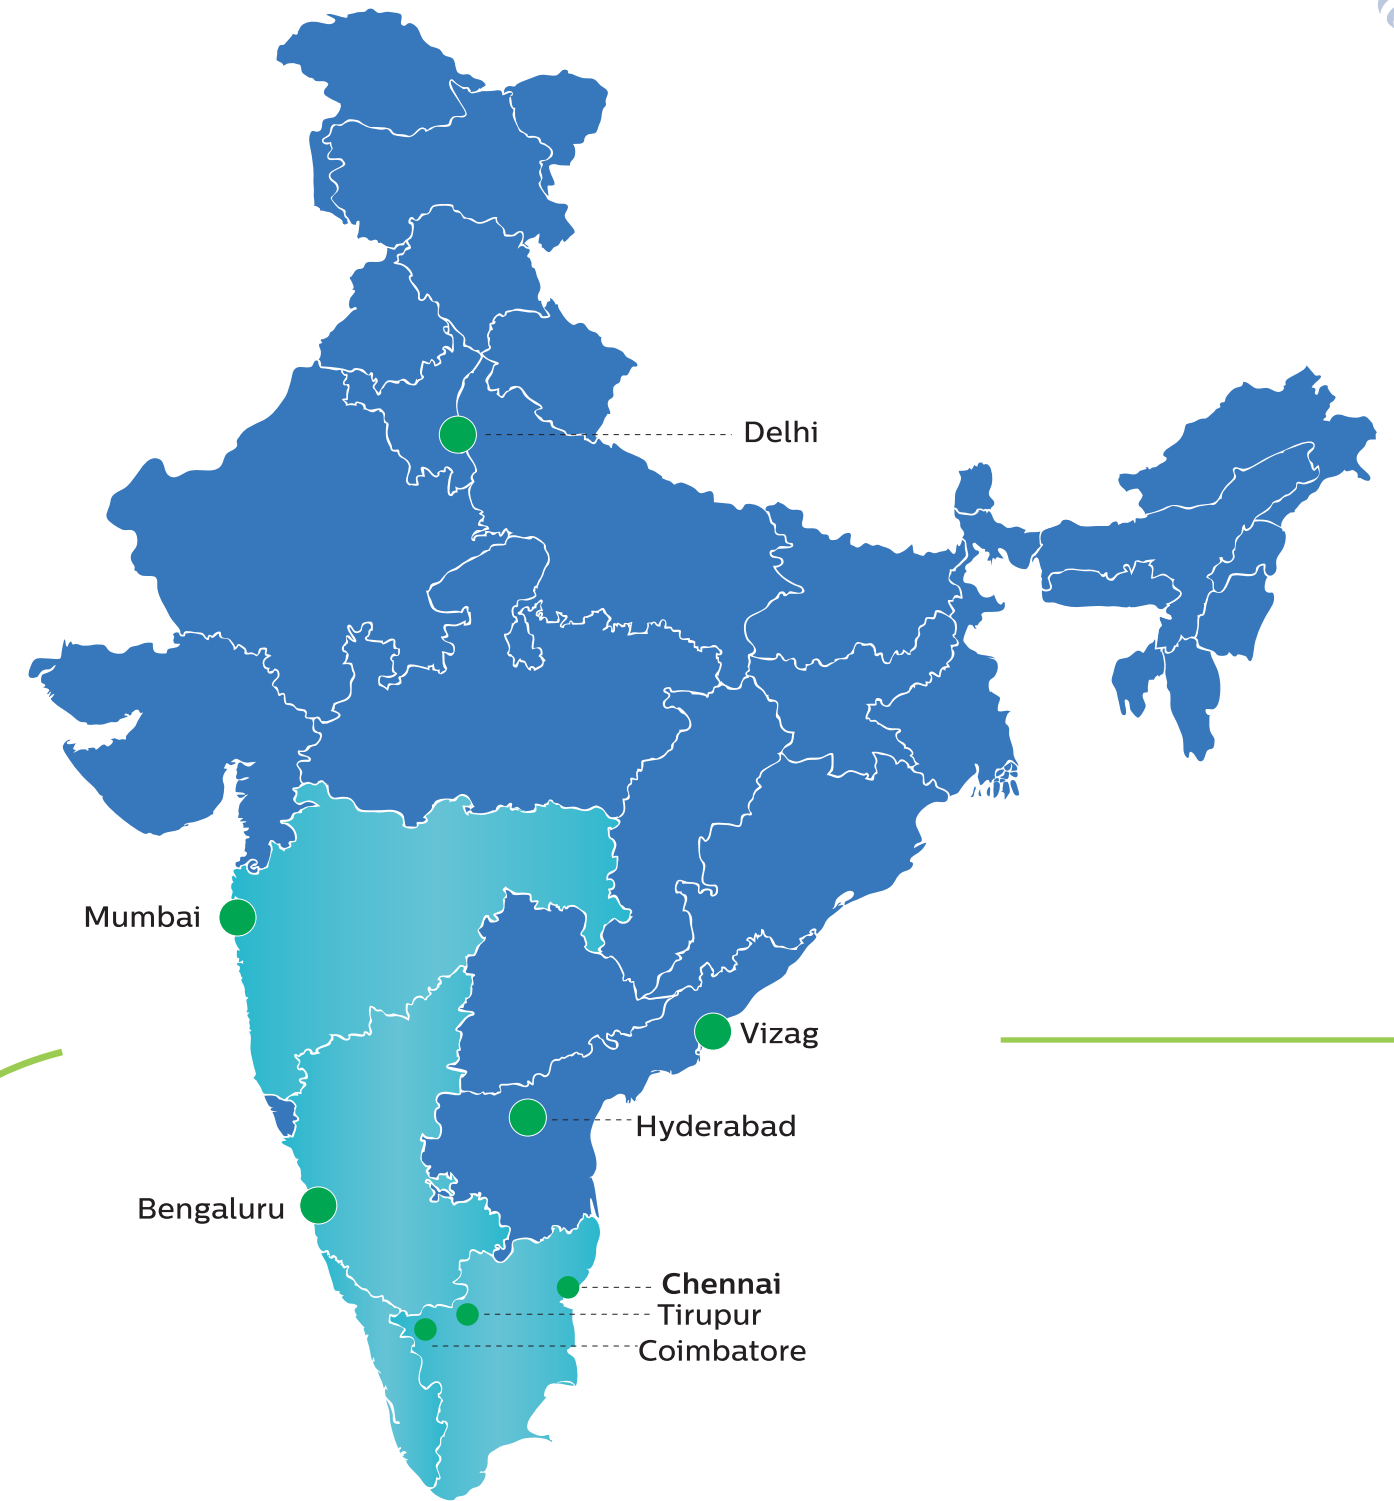

OUR TOUCHPOINTS